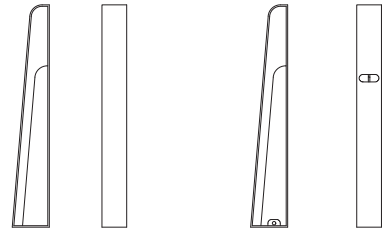

### DIMENSIONS

150x150x900 High

### OPTIONS

Fixed or Removable

Material Type and Finish

Colour to Framework - Powder Coat / Paint

Slat Material - Recycled Plastic / Aluminium

Surface/Sub Surface mount

Bollard - Fixed

Bollard - Removable