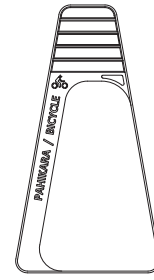

J_Series

J_04 Bike Rack

MATERIALS

Stainless Steel

FSC Hardwood Timber

DIMENSIONS

900 High

100 Deep

480 Wide

OPTIONS

Material Type & Finish

Finish to Framework - SS / Powder Coat / Paint

Surface mount

Sub-Surface mounting

Bike Rack